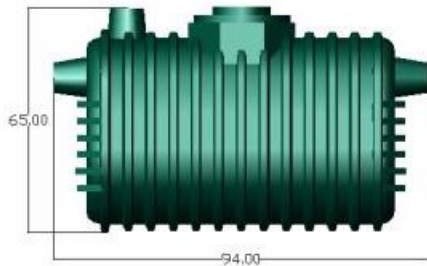

# 750 Gallon Septic Tank

**Isometric View**

**Top View**

**Lateral View**

**Front View**