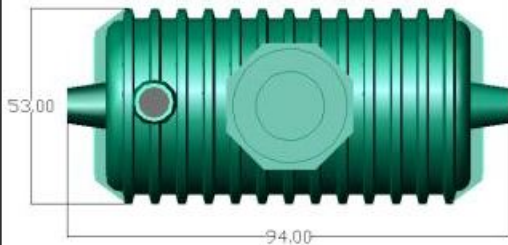

# 750 Gallon Septic Tank

**Isometric View**

**Top View**

**Lateral View**

**Front View**